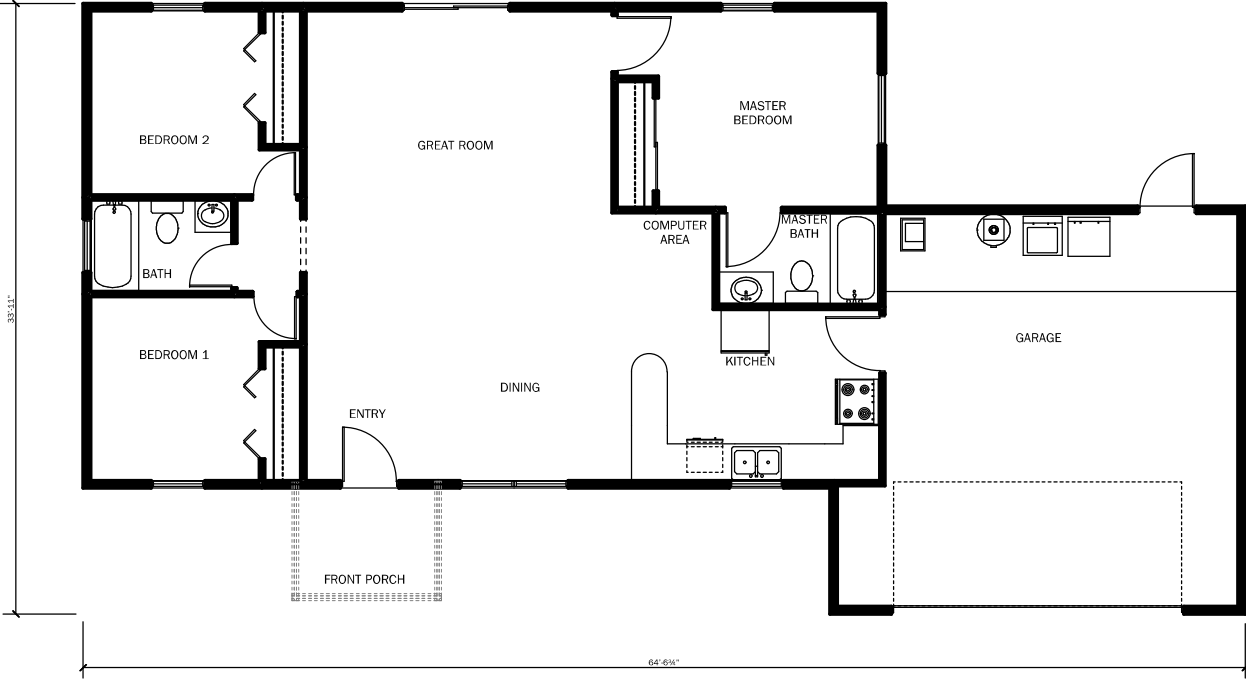

# American II

FEATURES;  
1200 sq ft of Living Space  
Durable Hardi Board Siding