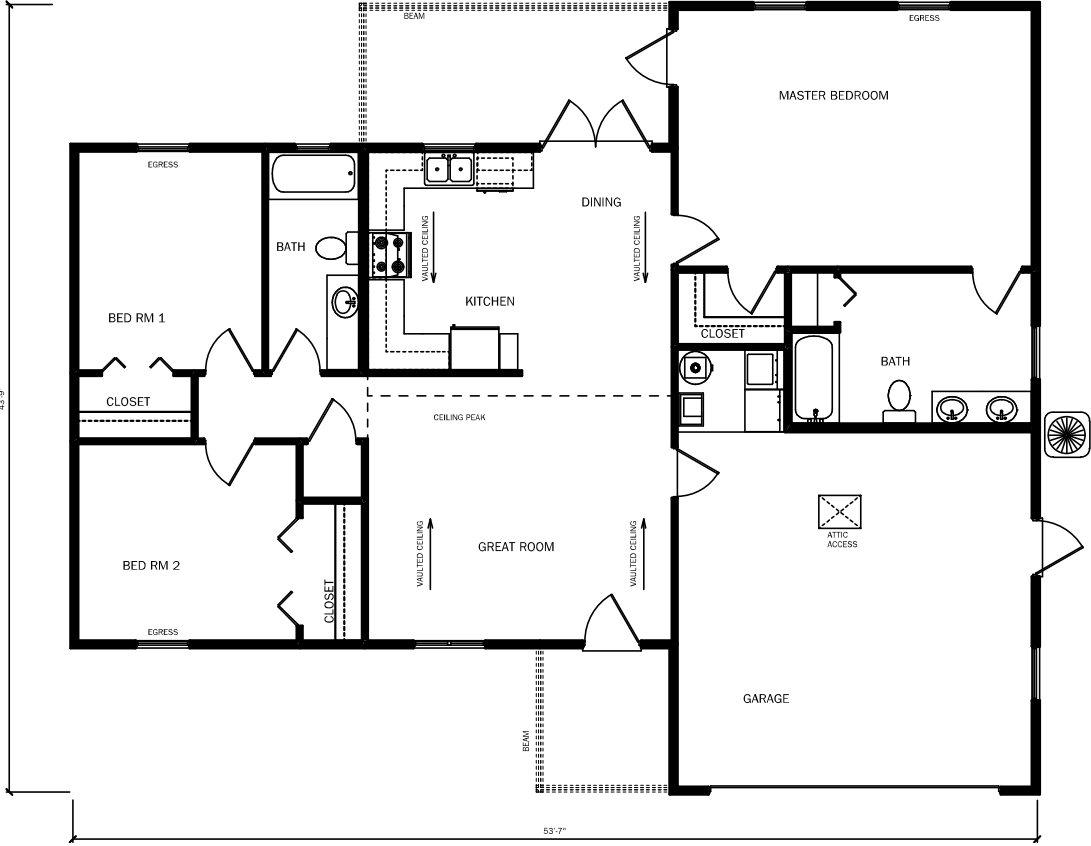

American I

- FEATURES;
 1400 sq ft of Living Space
 Durable Hardi Board Siding
 Back Porch
 Luxuras Master Bath
 Large Closets
 Vaulted Ceilings