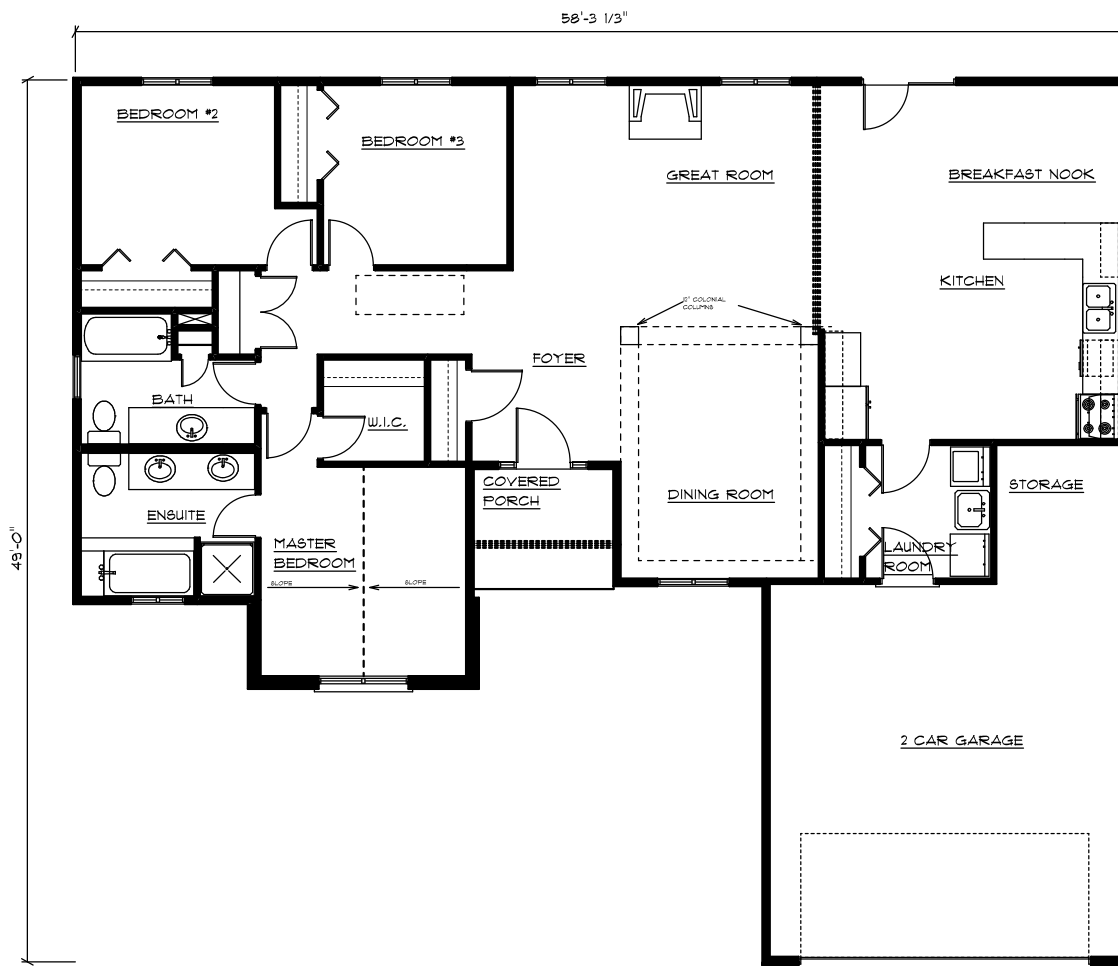

Bungalow I

- FEATURES;
1625 sq ft of Living Space
Durable Hardi Board Siding
Open Floor plan
Fire Place (Optional)
10' Ceilings